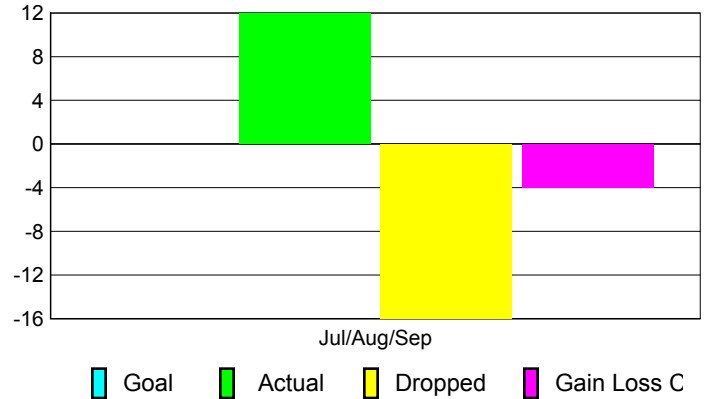

2010-2011 GMT Reports for District (or Undistricted) **District N 3**

GMT: **TERRY GRAHAM**

Location: **NEWFOUNDLAND-LABRADOR**

GMT CA: **2**

CLUBS

**Club Results
2010-2011**

**Clubs
2009-2010**

Month	New Club Goal	Actual New Clubs	Actual Dropped Clubs	Gain/Loss of Clubs	Gain/Loss of Clubs
Jul/Aug/Sep	0	0	0	0	0
Totals	0	0	0	0	0

Club Results 2010-2011

Goal, New, Dropped, Gain/Loss

MEMBERSHIP

**Membership Results
2010-2011**

**Membership
2009-2010**

Month	Net Memb Goal	Actual New Memb	Actual Dropped Memb	Gain/Loss of Memb	Gain/Loss of Memb
Jul/Aug/Sep	0	12	-16	-4	-8
Totals	0	12	-16	-4	-8

Membership Results 2010-2011

Goal, New, Dropped, Gain/Loss

Comparison of Club Gain/Loss

Current Year Compared to the Previous Year

Comparison of Membership Gain/Loss

Current Year Compared to the Previous Year